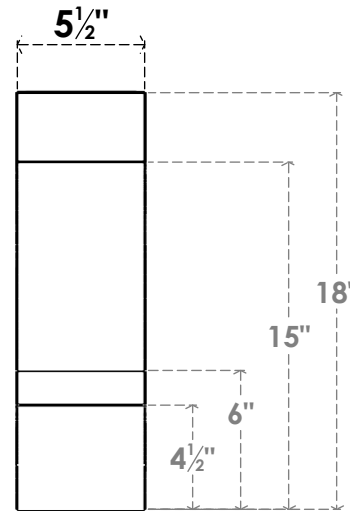

ITEM NUMBER: BRCPC055X06000X18000BOA

5 1/2"W X 6"D X 18"H BALBOA ARCHITECTURAL GRADE PVC CLOSED KNEE BRACE

SIDE PROFILE

FRONT PROFILE

ISOMETRIC

EKENA MILLWORK
2300 WEST MAIN ST.
CLARKSVILLE, TX 75426
TOLL FREE: 866-607-0453
WWW.EKENAMILLWORK.COM

NOTES

1. INSTALLATION TO BE COMPLETED IN ACCORDANCE WITH MANUFACTURER'S SPECIFICATIONS.
2. DRAWING MAY NOT BE TO SCALE
3. THIS DRAWING IS INTENDED FOR DESIGN AND PLANNING PURPOSES ONLY.
4. ALL INFORMATION CONTAINED HEREIN WAS CURRENT AT THE TIME OF DEVELOPMENT BUT MUST BE REVIEWED AND APPROVED BY THE PRODUCT MANUFACTURER TO BE CONSIDERED ACCURATE.
5. ARCHITECTURAL GRADE PVC PRODUCTS ARE MADE FROM EXPANDED CELLULAR PVC AND COME NATURALLY WHITE BUT MAY BE PAINTED