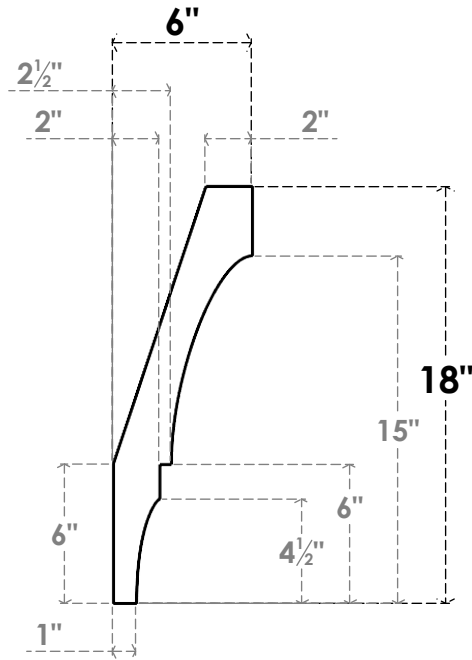

ITEM NUMBER: BRCPC055X06000X18000BOA

5 1/2"W X 6"D X 18"H BALBOA ARCHITECTURAL GRADE PVC CLOSED KNEE BRACE

SIDE PROFILE

FRONT PROFILE

ISOMETRIC

EKENA MILLWORK
2300 WEST MAIN ST.
CLARKSVILLE, TX 75426
TOLL FREE: 866-607-0453
WWW.EKENAMILLWORK.COM

NOTES

1. INSTALLATION TO BE COMPLETED IN ACCORDANCE WITH MANUFACTURER'S SPECIFICATIONS.
2. DRAWING MAY NOT BE TO SCALE
3. THIS DRAWING IS INTENDED FOR DESIGN AND PLANNING PURPOSES ONLY.
4. ALL INFORMATION CONTAINED HEREIN WAS CURRENT AT THE TIME OF DEVELOPMENT BUT MUST BE REVIEWED AND APPROVED BY THE PRODUCT MANUFACTURER TO BE CONSIDERED ACCURATE.
5. ARCHITECTURAL GRADE PVC PRODUCTS ARE MADE FROM EXPANDED CELLULAR PVC AND COME NATURALLY WHITE BUT MAY BE PAINTED